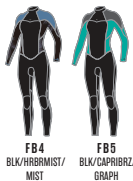

FB4
BLK/HRBRMST/
MIST

FB6
BLK/CAPRIBRZ/
GRAPH

5121
WOMEN'S PSYCHO ONE 5/4MM BACK ZIP FULL

A05
BLK/BLK/
BLK

5097
WOMEN'S PSYCHO ONE 4/3MM BACK ZIP FULL

FB4
BLK/HRBRMST/
MIST

FB6
BLK/CAPRIBRZ/
GRAPH

ONEILL  **WOMEN'S PSYCHO TECH**