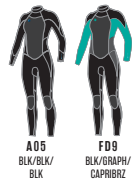

KEY FEATURES

- Backzip
- Strategic Seamless Paddle Zones
- External Key Pocket with Loop
- Double Super Seal Neck

4213
WOMEN'S EPIC 3/2MM BACK ZIP FULL

A05
BLK/BLK/
BLK

AT1
BLK/GRAPH/
BERRY

FL3
ABYSS/FARD/
ABYSS

4215
WOMEN'S EPIC 5/4MM BACK ZIP FULL

A05
BLK/BLK/
BLK

AT1
BLK/GRAPH/
BERRY

FL3
ABYSS/FARD/
ABYSS

4214
WOMEN'S EPIC 4/3MM BACK ZIP FULL

A05
BLK/BLK/
BLK

AT1
BLK/GRAPH/
BERRY

FL3
ABYSS/FARD/
ABYSS

O'NEILL

5116
WOMEN'S O'ORIGINAL 3/2MM BACK ZIP FULL

A05
BLK/BLK/
BLK

FD9
BLK/GRAPH/
CAPRIBRZ

5117
WOMEN'S O'ORIGINAL 4/3MM BACK ZIP FULL

A05
BLK/BLK/
BLK

FD9
BLK/GRAPH/
CAPRIBRZ

5118
WOMEN'S O'ORIGINAL 5/4MM FRONT ZIP FULL

A05
BLK/BLK/
BLK

FD9
BLK/GRAPH/
CAPRIBRZ

5014
WOMEN'S O'ORIGINAL 3/2MM CHEST ZIP FULL

DA7
BLK/BERRY/
GRAPH

FP9
ABYSS/ABYSS/
FARD

5015
WOMEN'S O'ORIGINAL 4/3MM CHEST ZIP FULL

DA7
BLK/BERRY/
GRAPH

FP9
ABYSS/ABYSS/
FARD