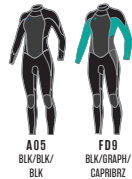

5117
WOMEN'S O'ORIGINAL 4/3MM BACK ZIP FULL

A05
BLK/BLK/
BLK

FD9
BLK/GRAPH/
CAPRIBRZ