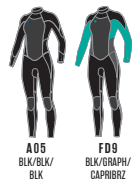

KEY FEATURES

- Backzip
- Strategic Seamless Paddle Zones
- External Key Pocket with Loop
- Double Super Seal Neck

4213
WOMEN'S EPIC 3/2MM BACK ZIP FULL

A05
BLK/BLK/
BLK

AT1
BLK/GRAPH/
BERRY

FL3
ABYSS/FARD/
ABYSS

4215
WOMEN'S EPIC 5/4MM BACK ZIP FULL

A05
BLK/BLK/
BLK

AT1
BLK/GRAPH/
BERRY

FL3
ABYSS/FARD/
ABYSS

4214
WOMEN'S EPIC 4/3MM BACK ZIP FULL

A05
BLK/BLK/
BLK

AT1
BLK/GRAPH/
BERRY

FL3
ABYSS/FARD/
ABYSS

O'NEILL

5116
WOMEN'S O'ORIGINAL 3/2MM BACK ZIP FULL

A05
BLK/BLK/
BLK

FD9
BLK/GRAPH/
CAPRIBRZ

5117
WOMEN'S O'ORIGINAL 4/3MM BACK ZIP FULL

A05
BLK/BLK/
BLK

FD9
BLK/GRAPH/
CAPRIBRZ

5118
WOMEN'S O'ORIGINAL 5/4MM FRONT ZIP FULL

A05
BLK/BLK/
BLK

FD9
BLK/GRAPH/
CAPRIBRZ

5014
WOMEN'S O'ORIGINAL 3/2MM CHEST ZIP FULL

DA7
BLK/BERRY/
GRAPH

FP9
ABYSS/ABYSS/
FARD

5015
WOMEN'S O'ORIGINAL 4/3MM CHEST ZIP FULL

DA7
BLK/BERRY/
GRAPH

FP9
ABYSS/ABYSS/
FARD