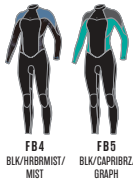

ONEILL  **WOMEN'S PSYCHO ONE**

The Unparalleled Premium in Lightweight Flexibility.

KEY FEATURES

- Z.E.N. Zip Closure (Back Zip)
- Minimal Seam Design
- Anti-Flush Barrier
- Double Seal Collar

5096
WOMEN'S PSYCHO ONE 3/2MM BACK ZIP FULL

FB4
BLK/HRBRMST/
MIST

FB6
BLK/CAPRIBRZ/
GRAPH

5121
WOMEN'S PSYCHO ONE 5/4MM BACK ZIP FULL

A05
BLK/BLK/
BLK

5097
WOMEN'S PSYCHO ONE 4/3MM BACK ZIP FULL

FB4
BLK/HRBRMST/
MIST

FB6
BLK/CAPRIBRZ/
GRAPH

ONEILL  **WOMEN'S PSYCHO TECH**